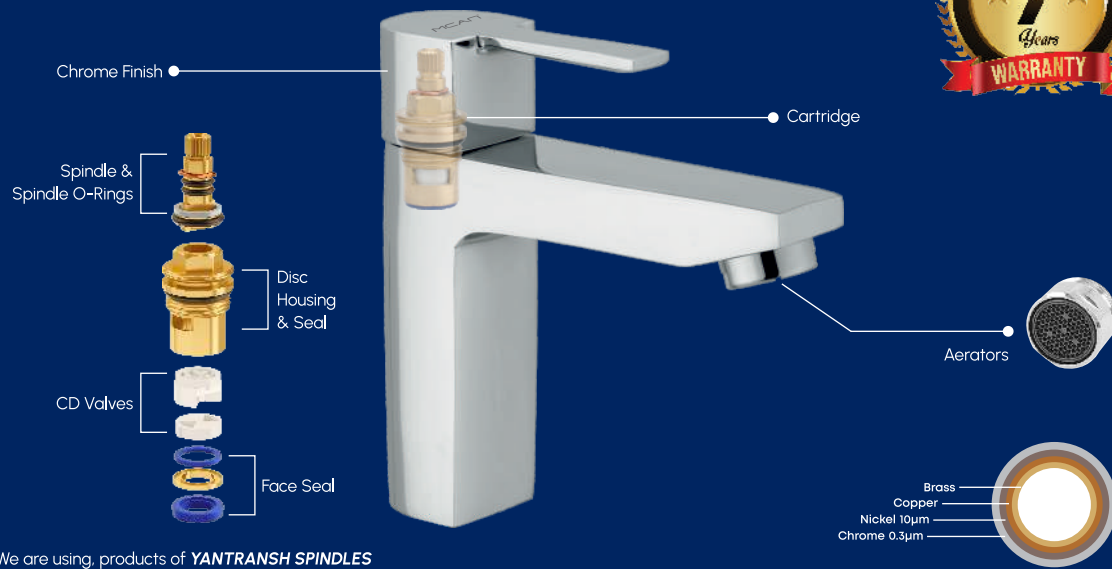

Sophia Loren
Artist

CERTIFICATE

ISO 9001:2015 Certified Quality Assurance (Certified Excellence in Bath Fittings Manufacturing)

- BPA-FREE (BISPHENOL A) FAUCETS
- FOOD GRADE ASSURANCE

- 1. Safe for Drinking Water**
No BPA leaching into water, ensuring purity and safety.
- 2. Food-Grade Certified Materials**
Made using materials approved for contact with consumable water.
- 3. Health-First Design**
Protects against potential hormonal and long-term health effects linked to BPA.
- 4. Taste & Odor Neutral**
Preserves the natural taste and quality of water.
- 5. Ideal for Homes & Commercial Use**
Suitable for kitchens, hospitals, schools, hotels, and food-related environments.

We are using products of **YANTRANSH SPINDLES** to assemble the ceramic cartridge

Mcan Company warrants to the purchase for faucets with a warranty up to 7 years from the date of purchase, that the company will repair or replace free of charge, any defective part of product after the company is fully satisfied in its discussion that defect is due to defective material or defective workmanship only.