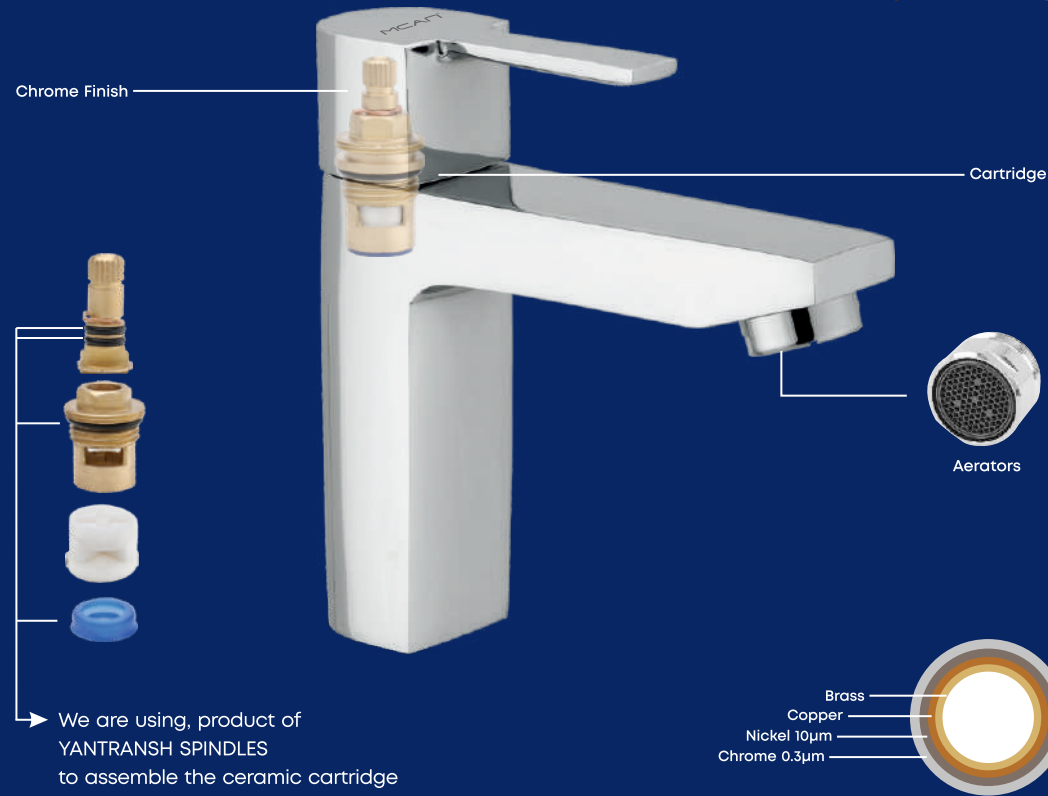

Mcan Company warrants to the purchase for faucets with a warranty up to 07 years from the date of purchase, that the company will repair or replace free of charge, any defective part of product after the company is fully satisfied in its discussion that defect is due to defective material or defective workmanship only.

This warranty is subject to terms and condition below:

PRODUCT WARRANTY CHART		
Product Category	Residents Use	Commercial Use
CP Fitting (Faucet, Diverters, Concealed Bodies, Wall Mixer, Basin Mixer)	7 Years	2 Years
Health Faucet, Rain Shower, Hand Shower, Overhead Shower, Accessories	6 Months	3 Months

*Terms & Conditions Apply.

Customer Service No : +91 94274 87947

ISO 9001 : 2015
Certificate Company

INDEX

Mcan
bathroom
colors of LIFE fittings